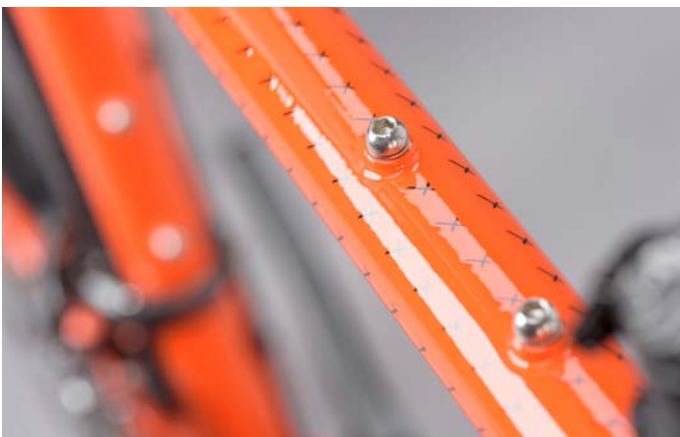

ADDITIONAL INFO

Product Code	GN21200			
Warranty	Lifetime for Frame and Fork			
Weight	11.8kg			
Frame Weight Limit	No Weight Limit			
Fork Steerer Size	1 1/8"			
Fork Spec	XS	A-C = 401	Offset = 50	Rake/ Trail = 69
	SM	A-C = 401	Offset = 50	Rake/ Trail = 69
	MD	A-C = 401	Offset = 50	Rake/ Trail = 66
	LG	A-C = 401	Offset = 50	Rake/ Trail = 66
	XL	A-C = 401	Offset = 50	Rake/ Trail = 63
Wheel Size Options	N/A			
Max Tyre Clearance	700x42c			
Hub Size/Spacing	Front 100mm, Rear 135mm			
Brake Mount Type	Flat Mount 140			
Front Mech Size/Compatibility	Band On 31.8mm			
Max Chaining Size	50/34, 42t			
Seat Tube/Clamp Size	27.2mm/31.8mm			
Mech Hanger Type & Part Code	Replaceable			
Colour	Kanye Zest			
Colour Code	Pantone 1655 C			

MOUNTS

Mudguard Mounts	Yes
Rack Mounts	Yes
Bottle Cage Mounts	Yes
Additional Mounts	Anything Cage Mounts

* The images above are for illustration purposes only. Genesis reserves the right to change spec, colour, features and price without prior warning.