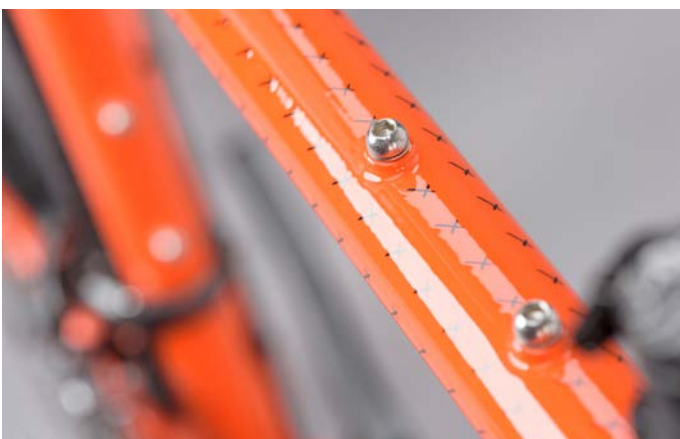

ADDITIONAL INFO

Product Code	GN21200			
Warranty	Lifetime for Frame and Fork			
Weight	11.8kg			
Frame Weight Limit	No Weight Limit			
Fork Steerer Size	1 1/8"			
Fork Spec	XS	A-C = 401	Offset = 50	Rake/ Trail = 69
	SM	A-C = 401	Offset = 50	Rake/ Trail = 69
	MD	A-C = 401	Offset = 50	Rake/ Trail = 66
	LG	A-C = 401	Offset = 50	Rake/ Trail = 66
	XL	A-C = 401	Offset = 50	Rake/ Trail = 63
Wheel Size Options	N/A			
Max Tyre Clearance	700x42c			
Hub Size/Spacing	Front 100mm, Rear 135mm			
Brake Mount Type	Flat Mount 140			
Front Mech Size/Compatibility	Band On 31.8mm			
Max Chaining Size	50/34, 42t			
Seat Tube/Clamp Size	27.2mm/31.8mm			
Mech Hanger Type & Part Code	Replaceable			
Colour	Kanye Zest			
Colour Code	Pantone 1655 C			

MOUNTS

Mudguard Mounts	Yes
Rack Mounts	Yes
Bottle Cage Mounts	Yes
Additional Mounts	Anything Cage Mounts

* The images above are for illustration purposes only. Genesis reserves the right to change spec, colour, features and price without prior warning.