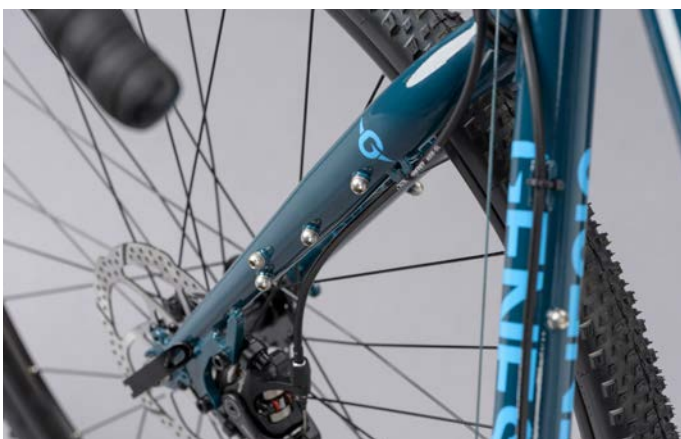

ADDITIONAL INFO

Product Code	GN21040			
Warranty	Lifetime for Frame and Fork			
Weight	11.64kg			
Frame Weight Limit	No Weight Limit			
Fork Steerer Size	1 1/8"			
Fork Spec	XS	A-C = 401	Offset = 50	Rake/ Trail = 69
	SM	A-C = 401	Offset = 50	Rake/ Trail = 69
	MD	A-C = 401	Offset = 50	Rake/ Trail = 66
	LG	A-C = 401	Offset = 50	Rake/ Trail = 66
	XL	A-C = 401	Offset = 50	Rake/ Trail = 63
Wheel Size Options	700c, 650b			
Max Tyre Clearance	650B rear 44c/ front 50c 700c rear 45c/ front 50c			
Hub Size/Spacing	Front 100mm, Rear 135mm			
Brake Mount Type	IS160			
Front Mech Size/Compatibility	Band On 28.6mm			
Max Chaining Size	50/34, 42t			
Seat Tube/Clamp Size	27.2mm/ 29.8mm			
Mech Hanger Type & Part Code	Integrated			
Colour	Blue Springstein			
Colour Code	RAL 220 20 20			

MOUNTS

Mudguard Mounts	Yes
Rack Mounts	Yes
Bottle Cage Mounts	Yes
Additional Mounts	Anything Cage Mounts

* The images above are for illustration purposes only. Genesis reserves the right to change spec, colour, features and price without prior warning.